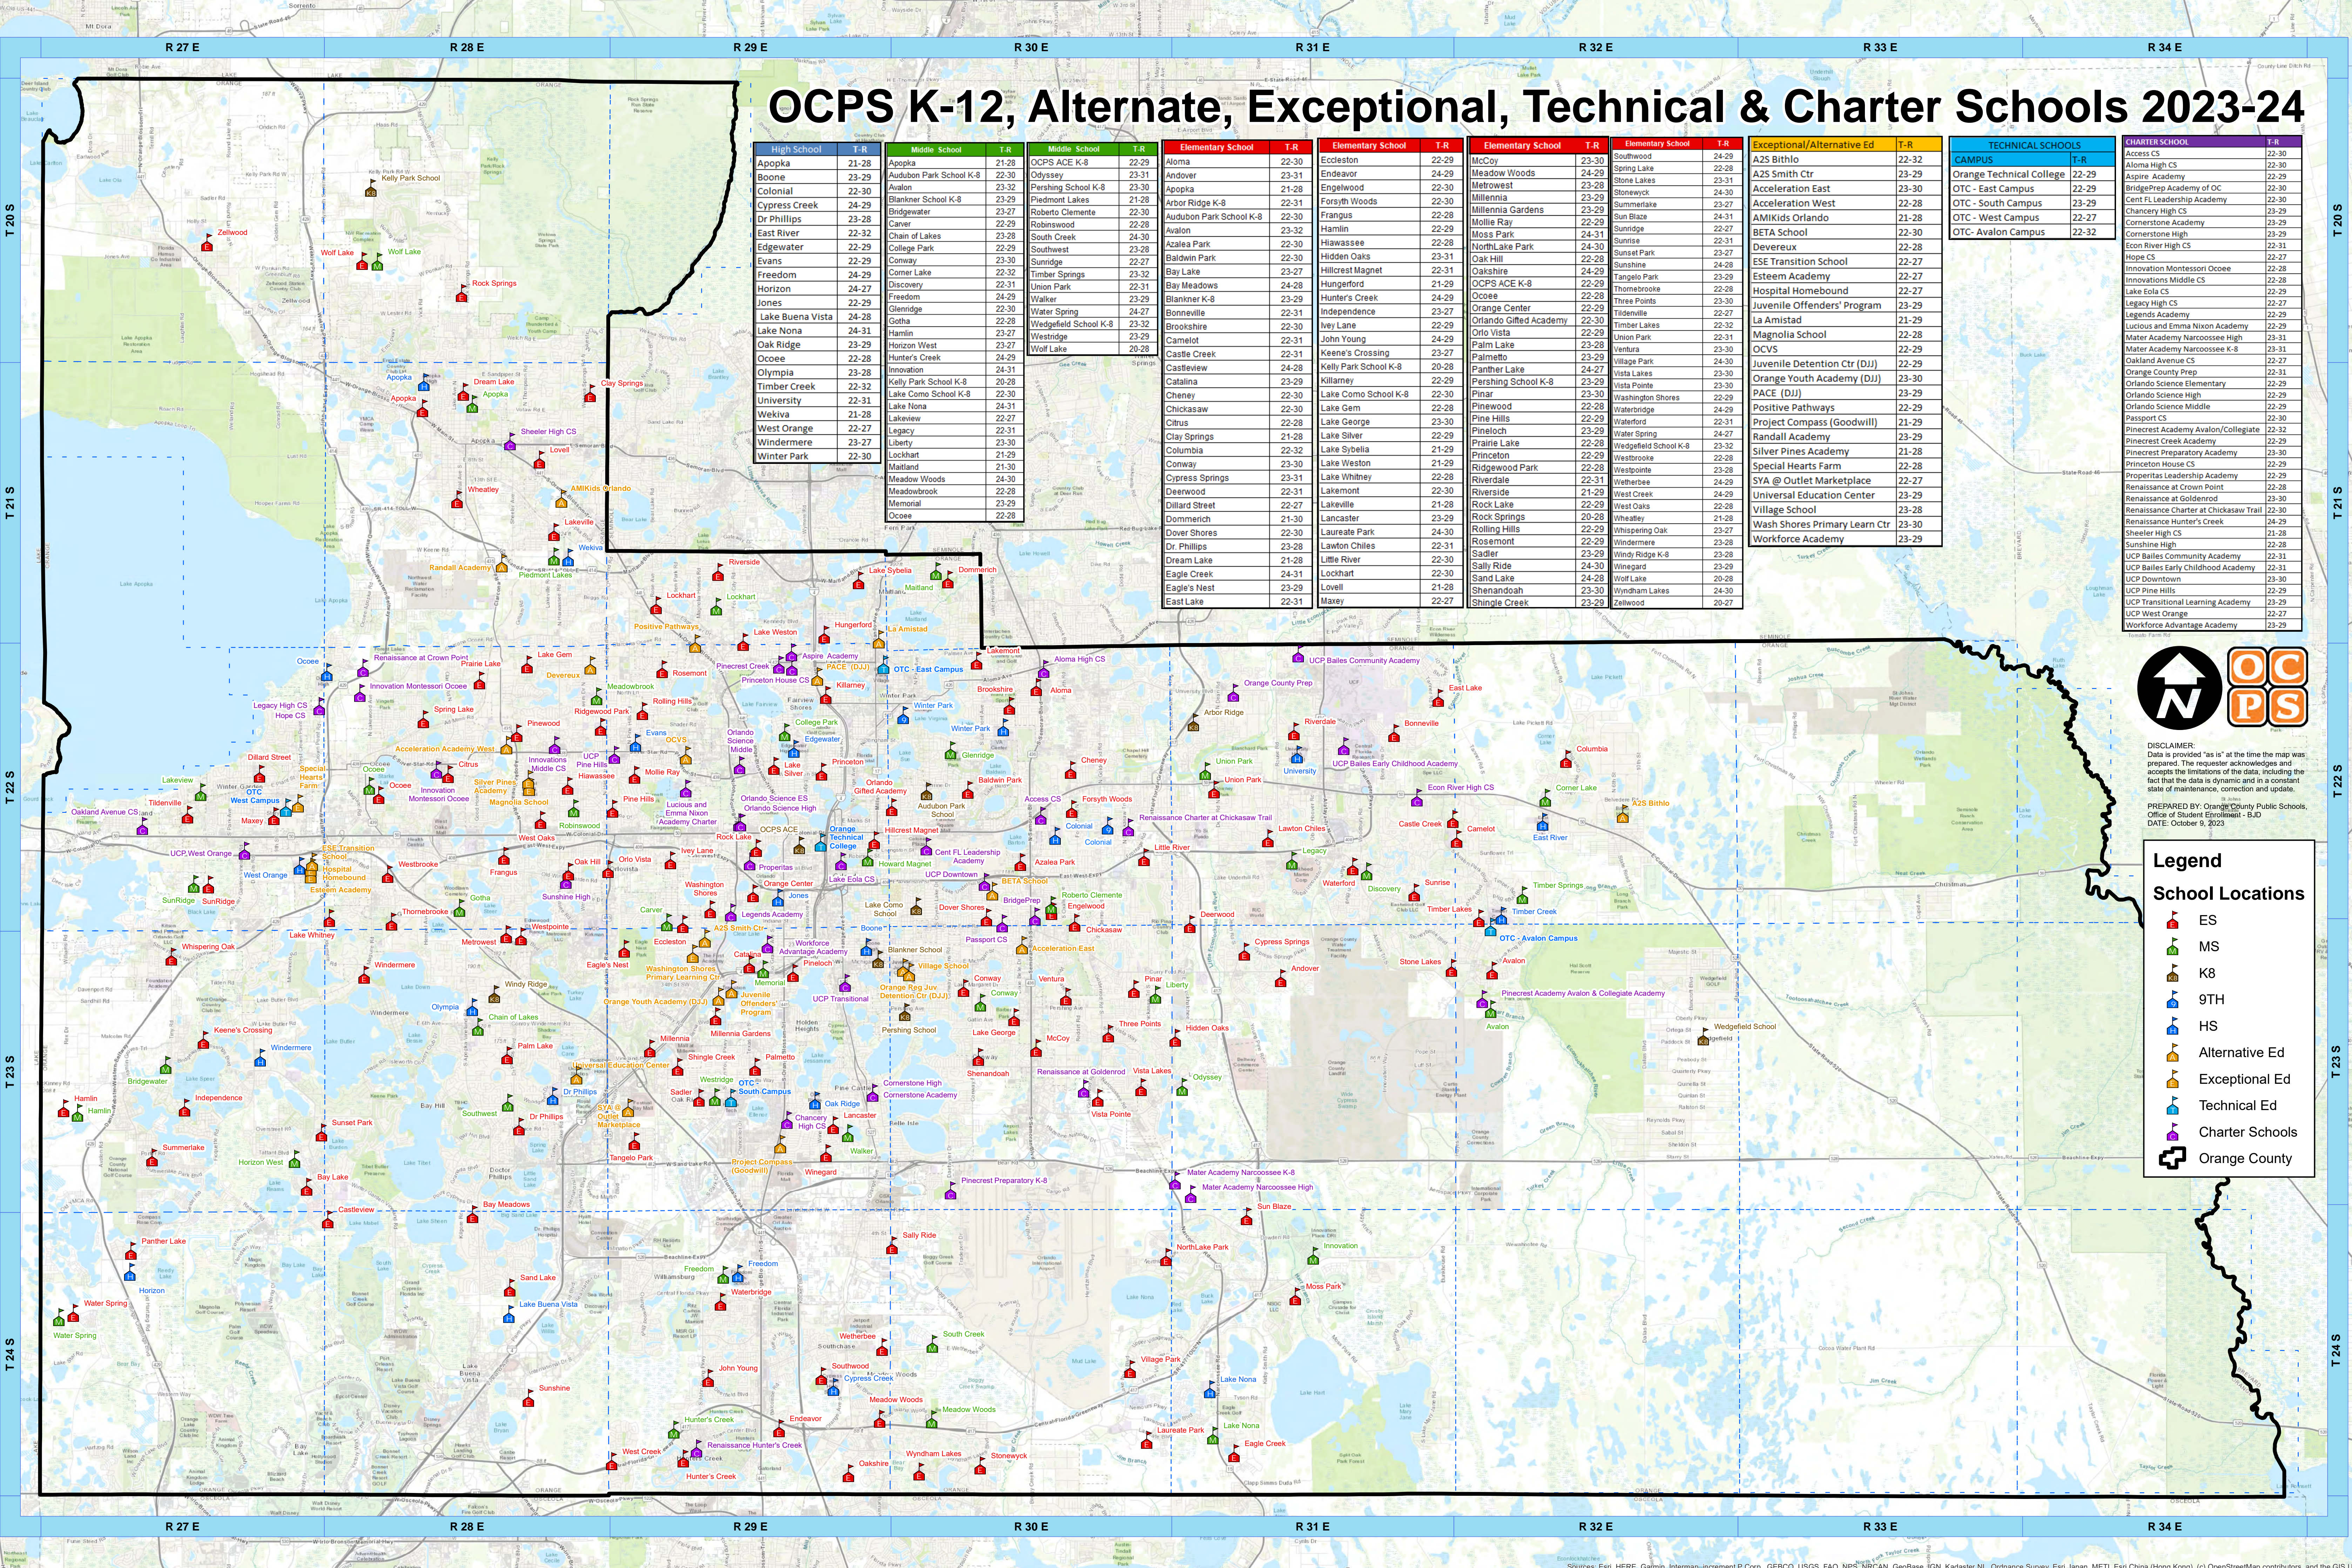

High School	T-R	Middle School	T-R	Middle School	T-R	Elementary School	T-R	Elementary School	T-R	Elementary School	T-R	Elementary School	T-R	Exceptional/Alternative Ed	T-R	TECHNICAL SCHOOLS	T-R	CHARTER SCHOOLS	T-R
Apopka	21-28	Apopka	21-28	OCPS ACE K-8	22-29	Aloma	22-30	Eccleston	22-29	McCoy	23-30	Southwood	24-29	A2S Bithlo	22-32	CAMPUS		Access CS	22-30
Boone	23-29	Audubon Park School K-8	23-31	Odyssey	23-31	Andover	23-31	Endeavor	24-29	Meadow Woods	24-29	Spring Lake	22-28	A2S Smith Ctr	23-29	Orange Technical College	22-29	Alma High CS	22-30
Colonial	22-30	Avalon	23-32	Pershing School K-8	23-30	Apopka	21-28	Englewood	22-30	Metrowest	23-28	Stone Lakes	23-31	Acceleration East	23-30	Aspire Academy	22-29	BridgePrep Academy of OC	22-30
Cypress Creek	24-29	Blankner School K-8	23-29	Piedmont Lakes	21-28	Arbor Ridge K-8	22-31	Arbor Ridge	22-30	Millenia	23-29	Stonerwyck	24-30	Acceleration West	22-28	Cent FL Leadership Academy	22-30	Cent FL Leadership Academy	22-30
Dr Phillips	23-28	Bridgewater	23-27	Roberto Clemente	22-30	Audubon Park School K-8	22-30	Forsyth Woods	22-30	Millenia Gardens	23-29	Summerlake	23-27	AMIKids Orlando	21-28	Chancery High CS	23-29	Chancery High CS	23-29
East River	22-32	Carver	22-29	South Creek	24-30	Avalon	23-32	Frangus	22-28	Mollie Ray	22-29	Sun Blaze	24-31	BETA School	22-30	Comerstone Academy	23-29	Comerstone High	23-29
Edgewater	22-29	Chain of Lakes	23-28	Southwest	23-28	Azalea Park	22-30	Hamiin	22-29	Moss Park	24-31	Sunrise	22-27	Devereux	22-28	Econ River High CS	22-31	Econ River High CS	22-31
Evans	22-29	College Park	22-29	Sunridge	22-27	Baldwin Park	22-30	Hiawassee	22-28	NorthLake Park	24-31	Sunset Park	23-27	ESE Transition School	22-27	Innovation Montessori Ocoee	22-28	Innovation Montessori Ocoee	22-28
Freedom	24-29	Conway	23-30	Timber Springs	23-32	Bay Lake	23-27	Hidden Oaks	23-31	Oak Hill	22-28	Tangalo Park	23-29	Estem Academy	22-27	Innovations Middle CS	22-28	Lake Eola CS	22-29
Horizon	24-27	Corner Lake	23-30	Union Park	22-31	Bay Meadows	24-28	Hungerford	21-29	OCPS ACE K-8	22-29	Thornbrooke	22-28	Hospital Homebound	22-27	Legacy High CS	22-27	Legacy High CS	22-27
Jones	22-29	Walker	23-29	Walker	23-29	Blankner K-8	23-29	Hunter's Creek	23-29	Ocoee	22-28	Three Points	23-30	Juvenile Offenders' Program	23-29	Legends Academy	22-29	Legends Academy	22-29
Lake Buena Vista	24-28	Glenridge	22-30	Water Spring	24-27	Bonnieville	22-31	Independence	23-27	Orange Center	22-29	Tidenville	22-27	La Amistad	21-29	Lucious and Emma Nixon Academy	22-29	Lucious and Emma Nixon Academy	22-29
Lake Nona	24-31	Gotha	22-28	Wedgfield School K-8	23-32	Brookshire	22-30	Independence	23-27	Orlando Gifted Academy	22-30	Timber Lakes	22-32	Mater Academy Narcoossee K-8	23-31	Mater Academy Narcoossee K-8	23-31	Mater Academy Narcoossee K-8	23-31
Ocoee	22-28	Hamiin	23-27	Westridge	23-29	Camelot	22-31	John Young	24-29	Palmetto	23-29	Union Park	22-31	Mater Academy Narcoossee High	22-27	Oakland Avenue CS	22-27	Oakland Avenue CS	22-27
Olympia	23-28	Horizon West	23-27	Wolf Lake	20-28	Castle Creek	22-31	Keene's Crossing	23-27	Panther Lake	24-27	Village Park	24-30	Orange Youth Academy (DUJ)	23-30	Orange County Prep	22-31	Orange County Prep	22-31
Timber Creek	22-32	Hunter's Creek	24-29			Castview	24-28	Kelly Park School K-8	20-28	Pinar	23-29	Vista Lakes	23-30	Juvenile Detention Ctr (DUJ)	22-29	PACE (DUJ)	23-29	PACE (DUJ)	23-29
University	22-31	Innovation	24-31			Catalina	23-29	Killamey	22-29	Pinear	23-29	Vista Lakes	23-30	Orange Youth Academy (DUJ)	23-30	Project Compass (Goodwill)	21-29	Project Compass (Goodwill)	21-29
Wekiva	21-28	Olympia	23-28			Chickasaw	22-30	Lake Como School K-8	22-30	Pinewood	22-28	Waterford	24-29	Randall Academy	23-29	Randall Academy	23-29	Randall Academy	23-29
West Orange	22-27	Timber Creek	22-32			Citrus	22-28	Lake George	23-30	Pine Hills	22-29	Waterford	24-29	Silver Pines Academy	21-28	Silver Pines Academy	21-28	Silver Pines Academy	21-28
Windermere	23-27	Lake Nona	24-31			Clay Springs	21-28	Lake Silver	21-29	Pineloch	23-29	Waterford	24-29	Special Hearts Farm	22-28	Special Hearts Farm	22-28	Special Hearts Farm	22-28
Winter Park	22-30	Lakewood	22-27			Columbia	22-32	Lake Sybella	21-29	Princeton	22-29	Wedgfield School K-8	23-32	SVA @ Outlet Marketplace	22-27	SVA @ Outlet Marketplace	22-27	SVA @ Outlet Marketplace	22-27
		Legacy	22-27			Conway	23-30	Lake Weston	21-29	Ridgewood Park	22-28	Westbrook	22-28	Universal Education Center	23-29	Universal Education Center	23-29	Universal Education Center	23-29
		Liberty	23-30			Cypress Springs	23-31	Lake Whitney	22-28	Riverdale	24-29	Westbrook	22-28	Village School	23-30	Village School	23-30	Village School	23-30

Legend	
	ES
	MS
	K8
	9TH
	HS
	Alternative Ed
	Exceptional Ed
	Technical Ed
	Charter Schools
	Orange County